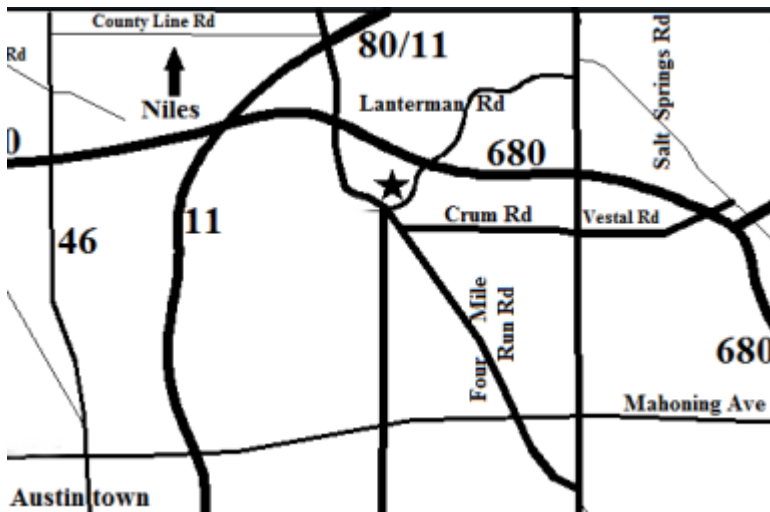

2026 MODEL TRAIN OPEN HOUSE

Presented by the Youngstown Model Railroad Assn.

ON
H ADULT

NOVEMBER DECEMBER

7-8, 14-15 5-6, 12-13

OPEN 12:00–6:00 p.m.

ALL 8 DAYS

CORNER OF RACCOON RD.

& FOUR-MILE RUN RD.

AUSTINTOWN, OHIO

Refreshments Available

CHECK OUT OUR CLUB WEBSITE: WWW.YMRA.ORG

GPS ADDRESS: 751 N. Four Mile Run Rd. Youngstown, Ohio 44515

From Youngstown (Mahoning Ave):

Take Mahoning to Four Mile Run Rd.
Turn Right on Four Mile Run Rd.
Follow Four Mile Run Rd.
until you see the parking sign.
Parking is on the right at the new church

From I-680:

Take Meridian Rd. Exit
Go South on Meridian Rd. to Crum Rd.
Turn Right on Crum Rd.
Take Crum Rd. to Four Mile Run Rd.
Turn Right on Four Mile Run Rd.
Parking is on your right at the new church

From Route 11:

Take Mahoning Avenue Exit
Go East on Mahoning to N. Raccoon Rd.
Turn Left at N. Raccoon Rd.
Go to intersection of N. Raccoon and
Lanterman Rd.
Look for the signs directing you to
parking at the new church.